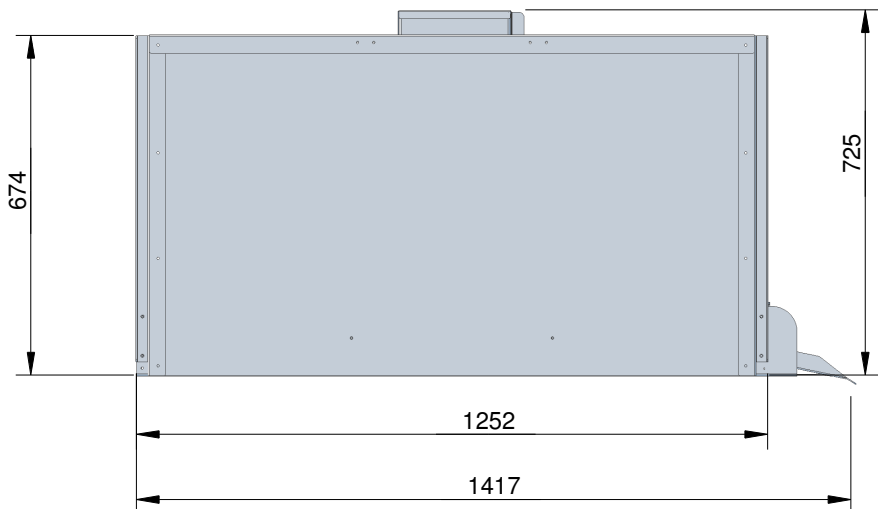

C

D

D

Maximum safe working load: News now 250 Kg
 Closed height: 30 mm, platform size 1250x800mm
 Maximum height served: 500 mm
 Power supply electrical requirements: 220 / 240V~50 / 60 Hz-10 A single phase
 Low voltage control system: 24V DC
 Operating temperature range: -20 degrees C to 40 degrees C
 Safety: automatic wheelchair arrestor mechanism. Constant pressure controls
 Drive: electric actuators