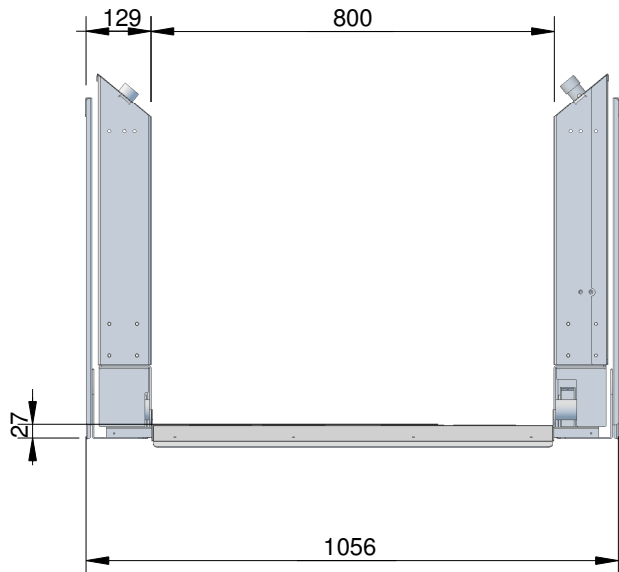

C

D

D

Maximum safe working load: News now 250 Kg
 Closed height: 30 mm, platform size 1250x800mm
 Maximum height served: 500 mm
 Power supply electrical requirements: 220 / 240V~50 / 60 Hz-10 A single phase
 Low voltage control system: 24V DC
 Operating temperature range: -20 degrees C to 40 degrees C
 Safety: automatic wheelchair arrestor mechanism. Constant pressure controls
 Drive: electric actuators