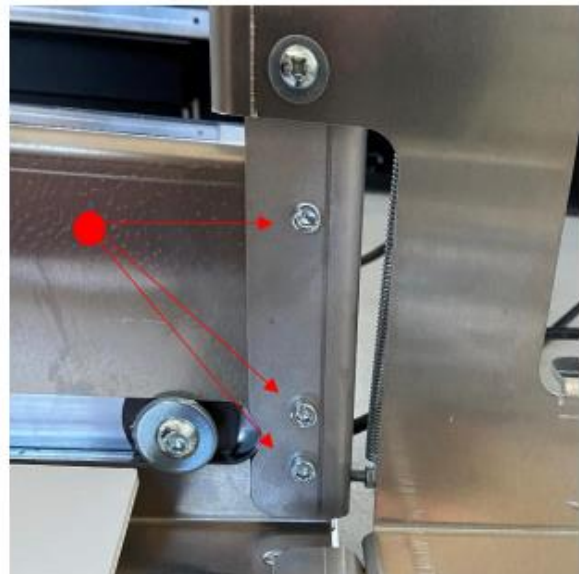

STEP LIFT

Installation Step Lift

Screw the Step Lift into the three pre-drilled holes on the Stair Tech with M5x12 and the Step Lift is mounted.

Manufacturer:

TECHLINE
SWEDEN AB

Tech Line Sweden AB

Kyrkbacken 2